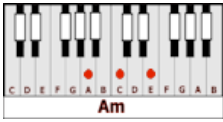

YOU'RE SO VAIN – Carly Simon (Am)

GUITAR / KEYBOARD CHORDS:

Am = xo221o

F = xx3211

G = 320003

Em = o22000

C = x32o1o

Dm7 = xxo211