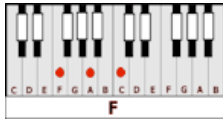

YOU'RE SO VAIN – Carly Simon (Am)

GUITAR / KEYBOARD CHORDS:

Am = xo221o

F = xx3211

G = 320003

Em = o22000

C = x32o1o

Dm7 = xxo211