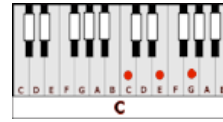

YOU'RE SO VAIN – Carly Simon (Am)

GUITAR / KEYBOARD CHORDS:

Am = xo221o

F = xx3211

G = 320003

Em = o22000

C = x32o1o

Dm7 = xxo211