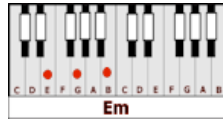

YOU'RE SO VAIN – Carly Simon (Am)

GUITAR / KEYBOARD CHORDS:

Am = xo221o

F = xx3211

G = 320003

Em = o22000

C = x32o1o

Dm7 = xxo211

INTRO: Am

Am
You walked into the party...like you were walking onto a yacht
Am **F** **Am**
Your hat, strategically dipped below one eye...your scarf, it was apricot
F **G** **Em** **Am** **F** **C**
You had one eye in the mirror as...you watched yourself gavotte
G **F**
And all the girls dreamed that they'd be your partner, they'd be your partner and