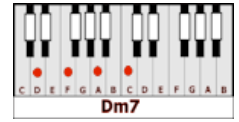

YOU'RE SO VAIN – Carly Simon (Am)

GUITAR / KEYBOARD CHORDS:

Am = xo221o

F = xx3211

G = 320003

Em = o22000

C = x32o1o

Dm7 = xxo211